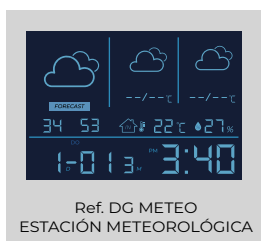

ELEMENTOS OPCIONALES / AVAILABLE OPTIONS / OPTIONS DISPONIBLES / OPÇÕES DISPONÍVEIS

SENSORES / SENSORS / CAPTEURS / SENSOIRES